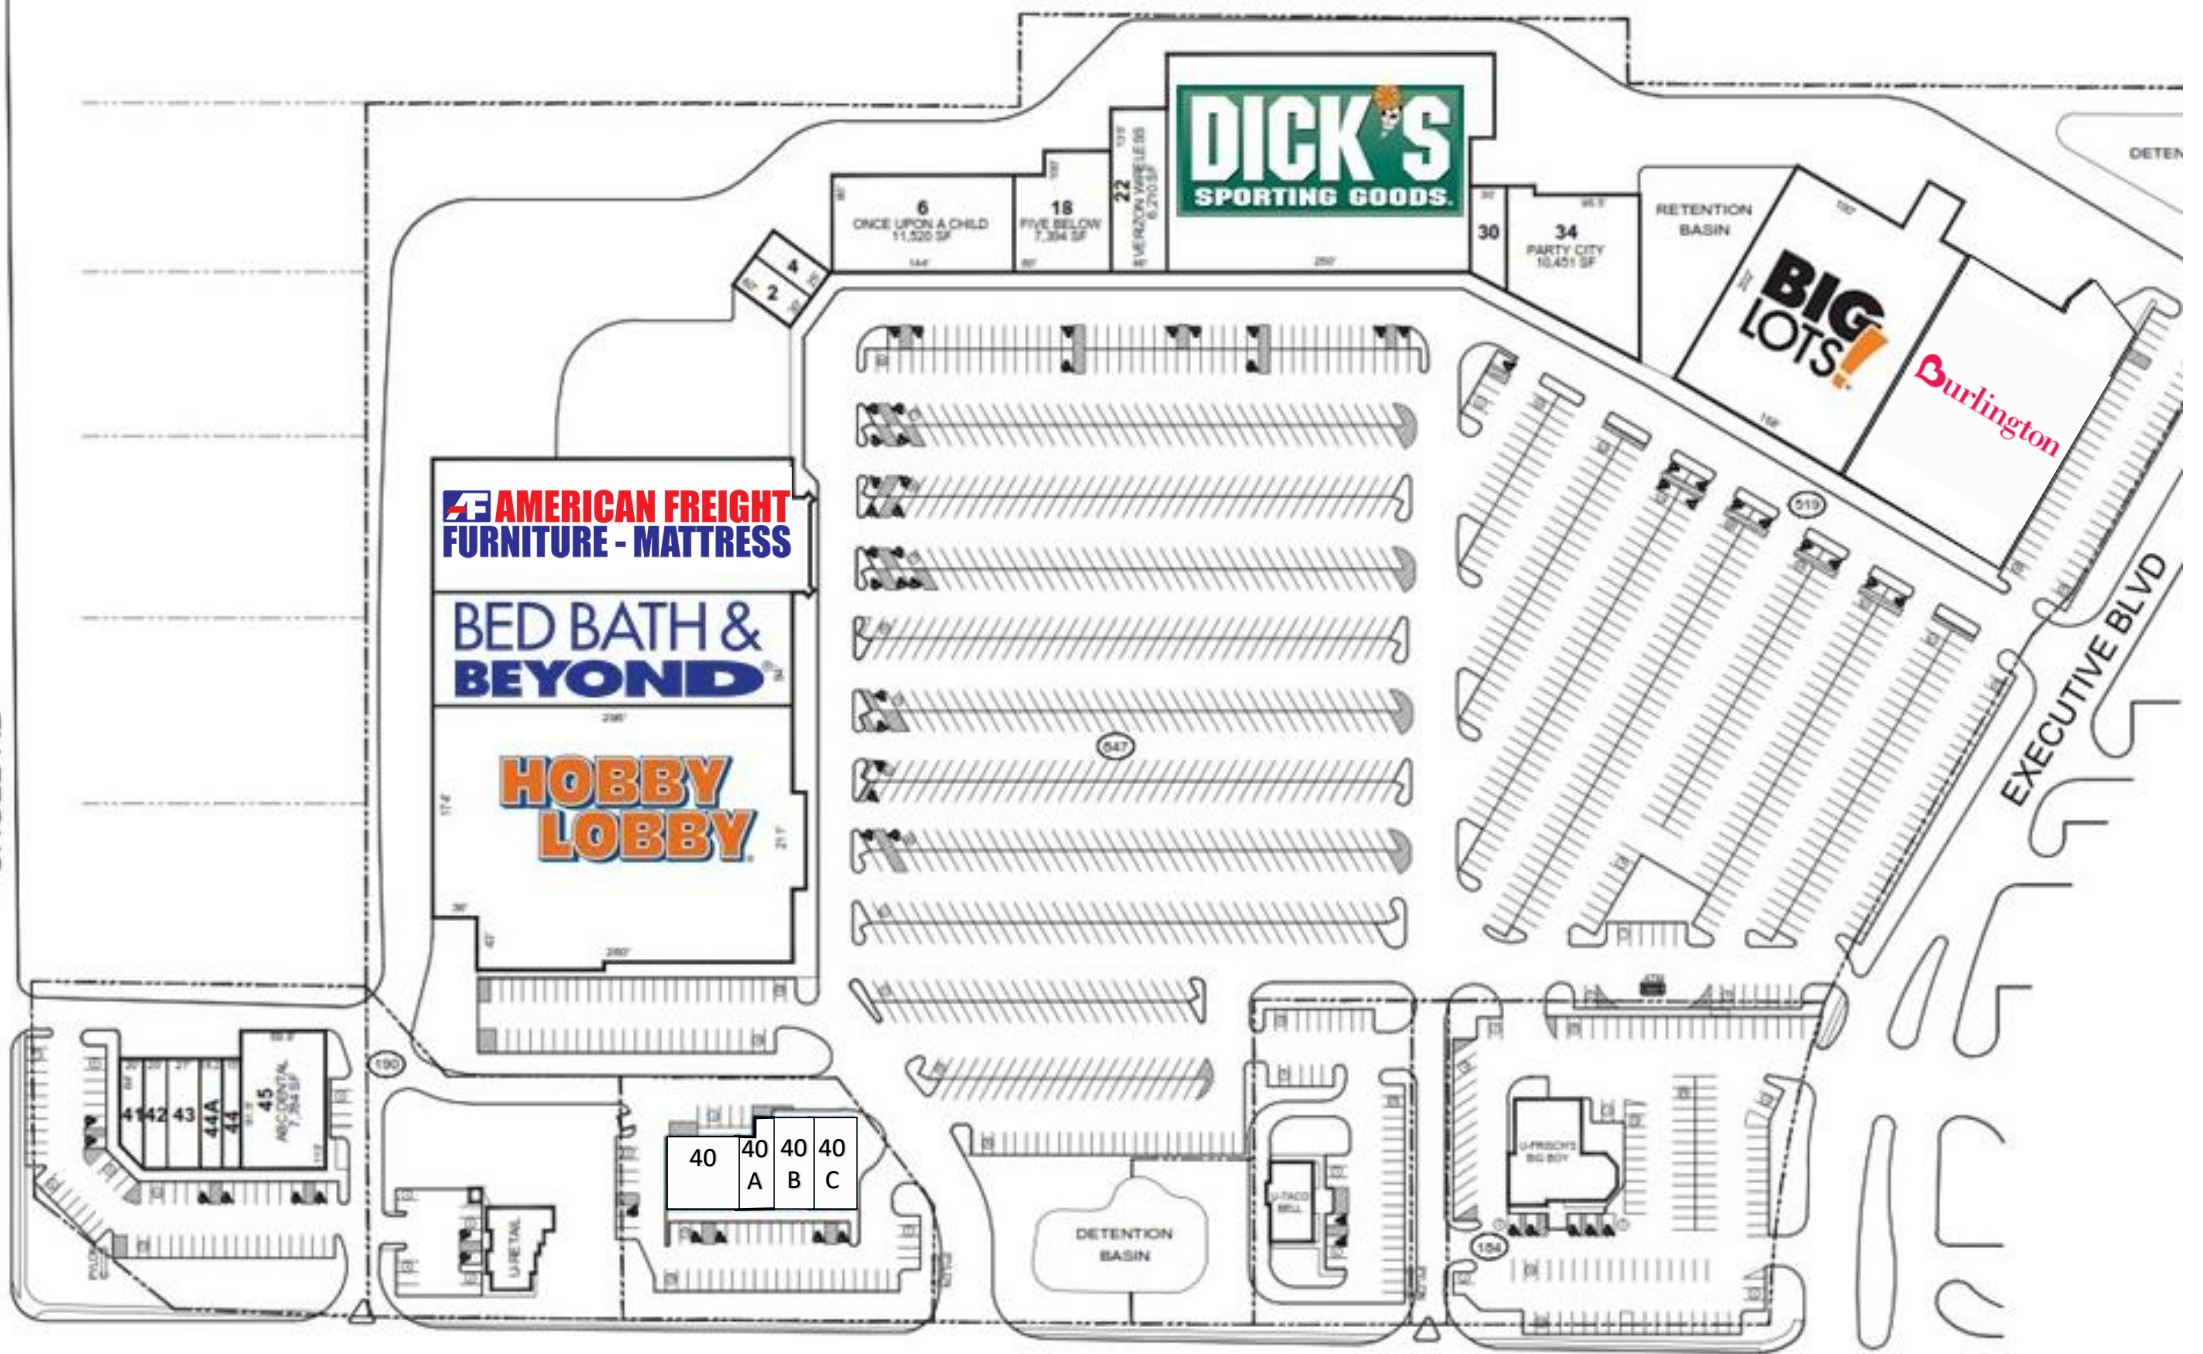

SHULL RD

OLD TROY PIKE (SR 202)

SHULL RD

OLD TROY PIKE (SR 202)