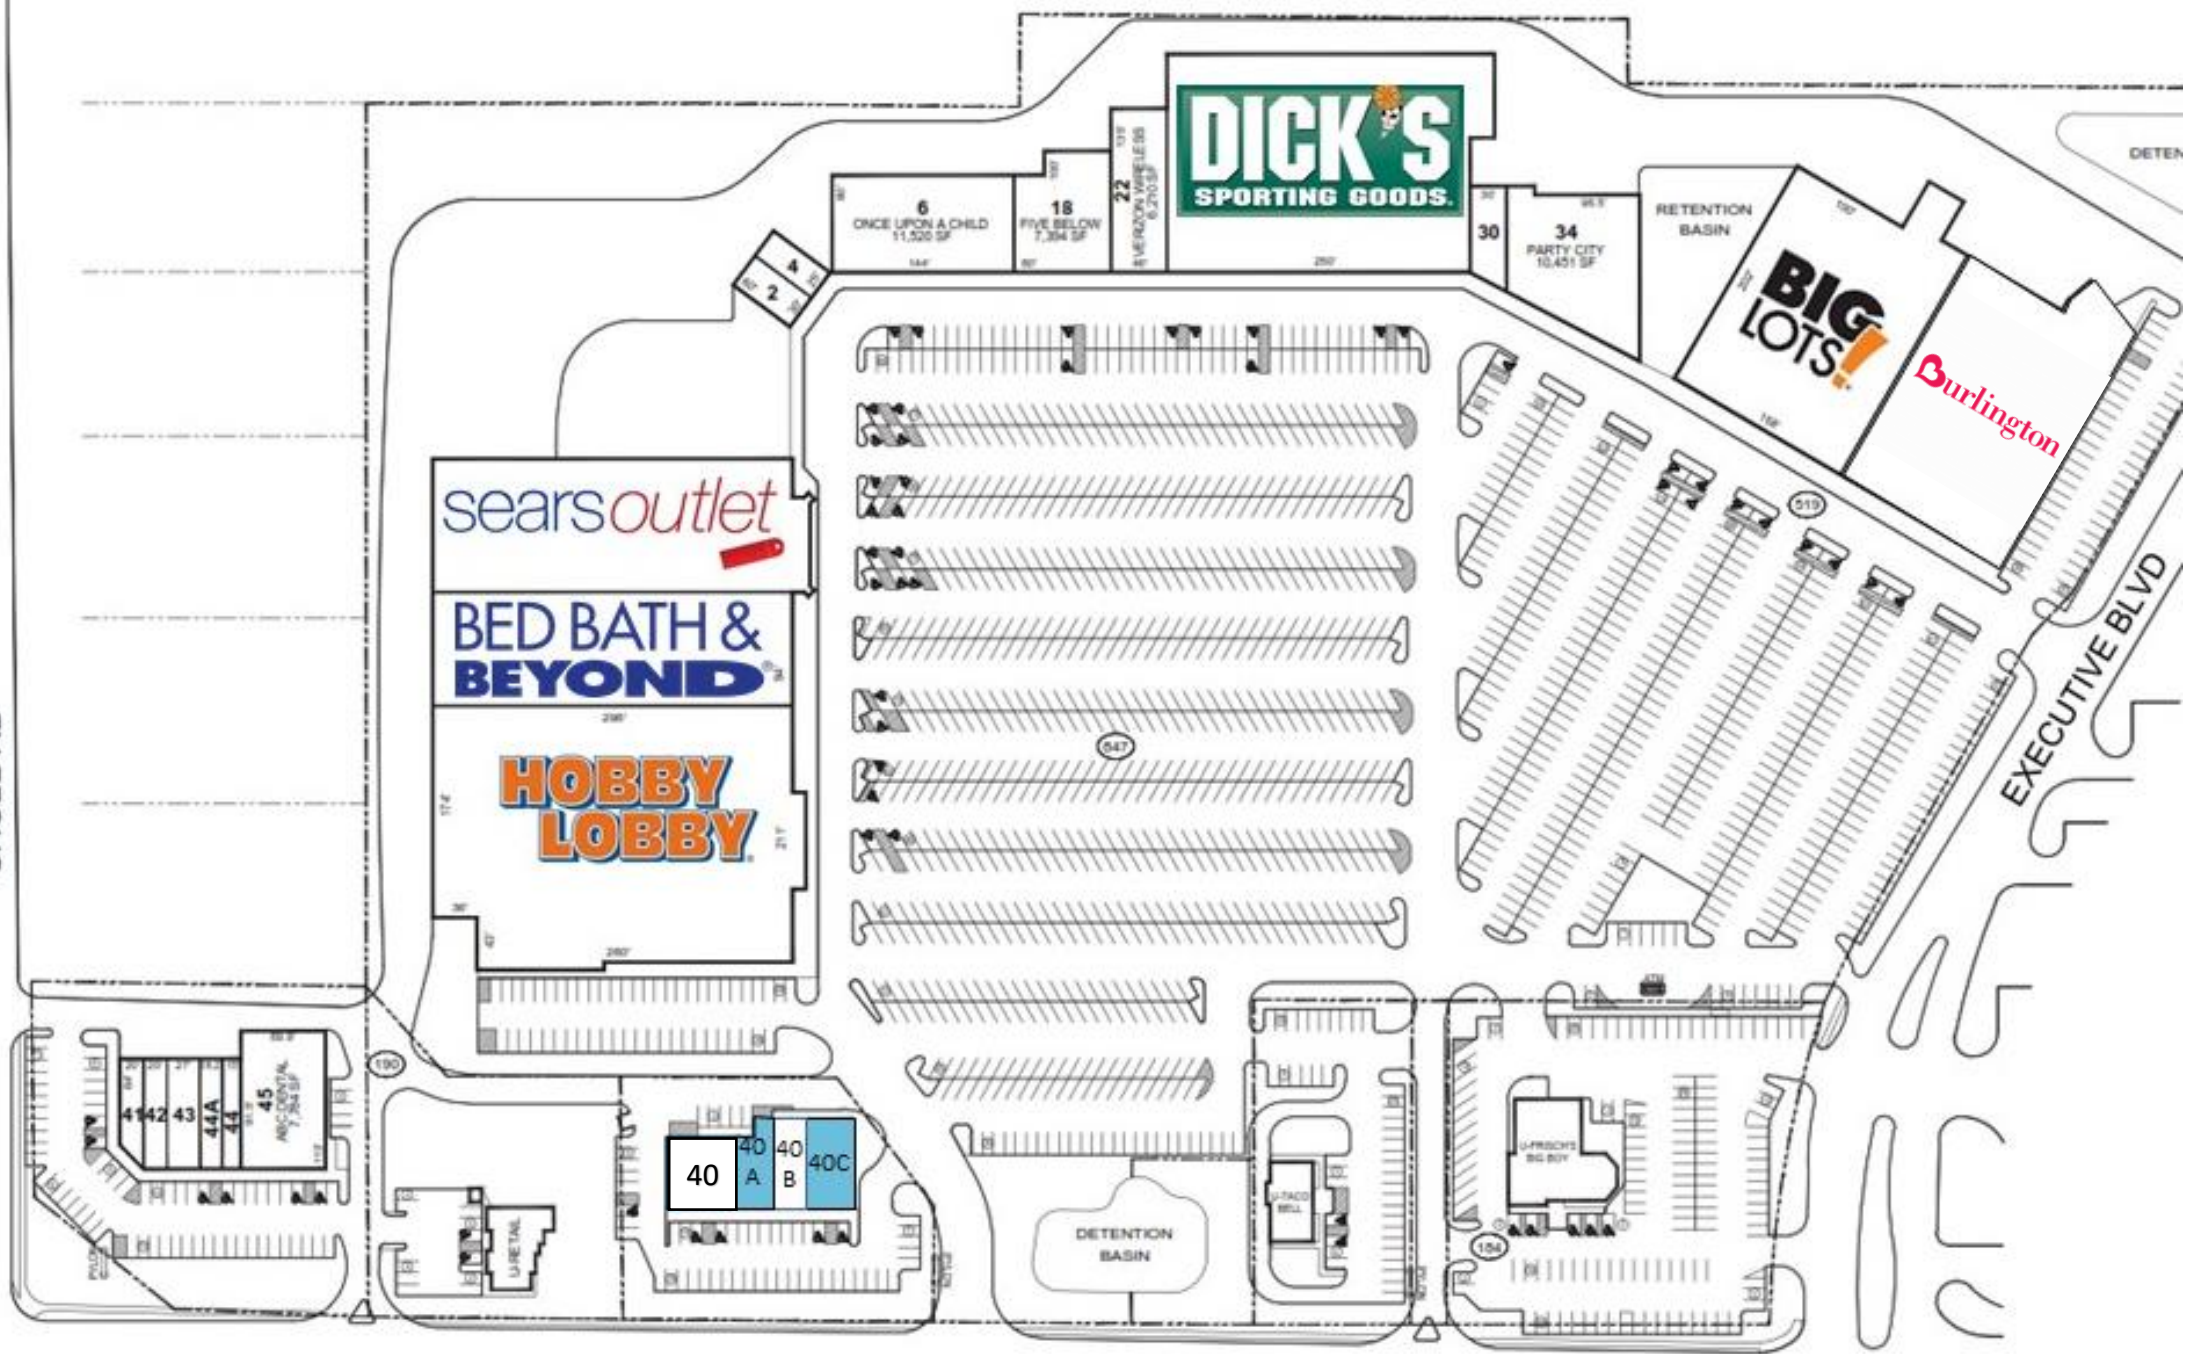

SHULL RD

OLD TROY PIKE (SR 202)

SHULL RD

OLD TROY PIKE (SR 202)