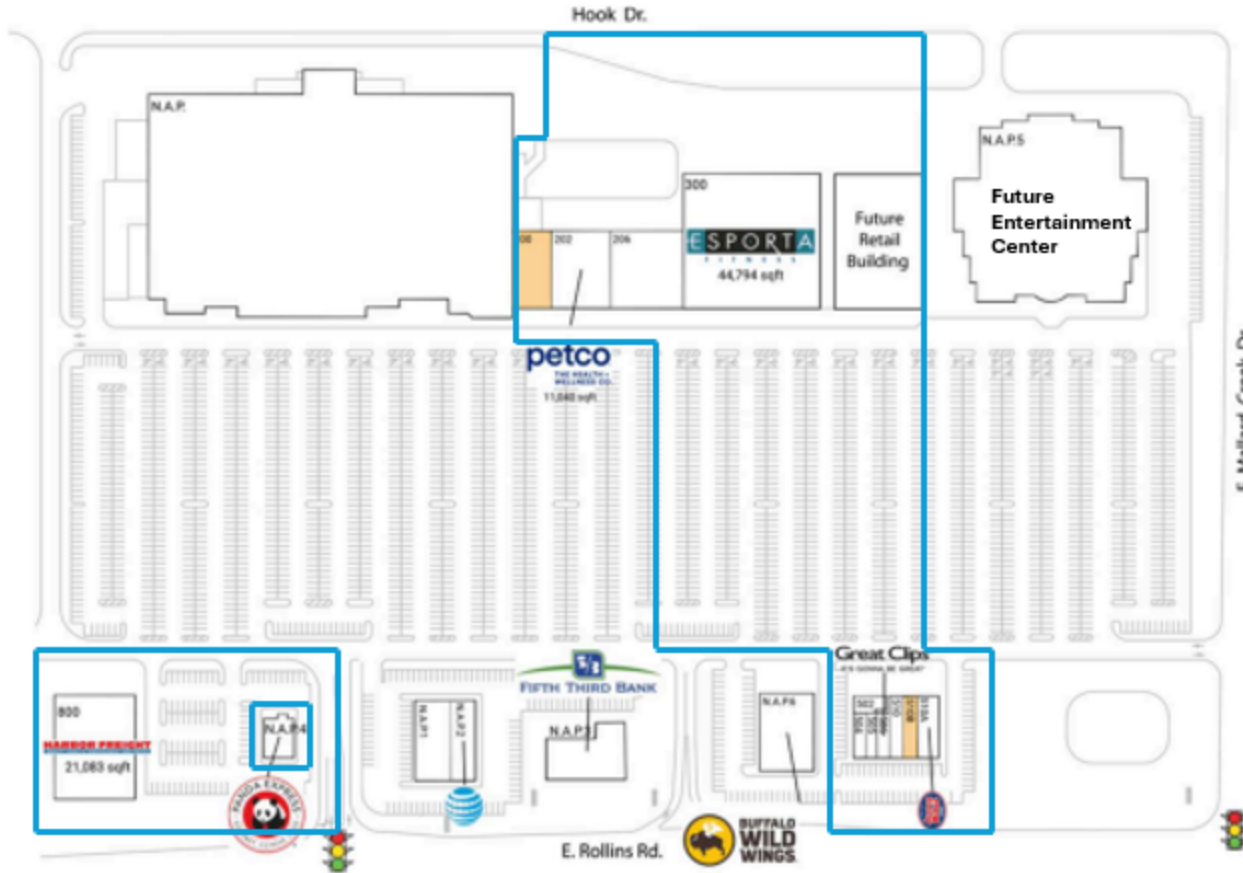

Rollins Crossing

Chicago-Naperville-Elgin, IL-IN

42.3809, -88.0711

422-550 East Rollins Road | Round Lake Beach, IL 60073-1336

Available Space

200	7,200 SF
510B	3,499 SF

Current Retailers

N.A.P.	N.A.P.	0 SF
N.A.P.1	Dental Care	0 SF
N.A.P.2	AT&T	0 SF
N.A.P.3	Fifth Third Bank	0 SF
N.A.P.4	Panda Express	0 SF
N.A.P.5	N.A.P.	0 SF
N.A.P.6	Buffalo Wild Wings	0 SF
202	Petco	11,040 SF
206	Asian Grill Sushi Buffet	13,800 SF
300	Esporta Fitness	44,794 SF
502	Armed Forces Recruiting	1,338 SF
504	Jessie Maye's Ice Cream	1,310 SF
505	Ship We Ship	1,200 SF
506	Great Clips	1,400 SF
510	GNC	1,870 SF
510A	Jersey Mike's Subs	1,758 SF
800	Harbor Freight	21,083 SF